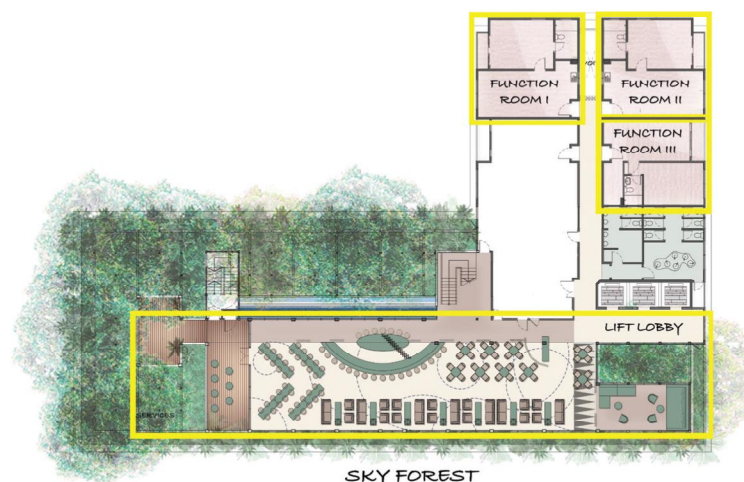

Area	Capacities				
	Banquet	Theatre	Boardroom	Classroom	U-Shape
Seraya Ballroom	400	650	-	200	-
Dewan Meranti	420	130	-	-	-
Dewan Meranti I	140	130	40	60	40
Dewan Meranti II	160	220	45	70	40
Bilik Orchid	80	120	40	50	35

LEVEL 1

FUNCTION FACILITIES

LEVEL 3

BANQUETING & FUNCTION FACILITIES

	Area		Dimensions	
	ft ²	m ²	ft	m
Seraya Ballroom	6,130	570	85 x 22	25.9 x 22.0
Dewan Meranti	7,280	676	117 x 62	35.8 x 18.9
Dewan Meranti I	1,860	173	54 x 34	16.5 x 10.5
Dewan Meranti II	2,370	220	70 x 34	21.2 x 10.4
Bilik Orchid	1,230	114	45 x 27	13.8 x 8.3

FUNCTIONS ON THE ROOF

At the highest level on the 20th floor.

Sky Forest Bistro

A 4,000 ft² (373 m²) venue to book exclusively for a personal celebration or product launch for 150 guests.

Sky Forest Function Rooms

Three rooms of 590 ft² (55 m²) to 690 ft² (64 m²) for quieter occasions, configurable for small meetings or dining.

LEVEL 20

SKY FOREST

Acappella Suite Hotel Sdn Bhd

(1120068-T)

8 Persiaran Sukan, Seksyen 13