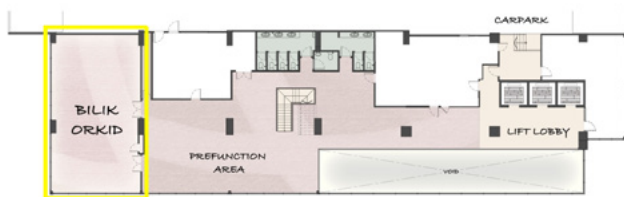

Banqueting & Meeting Facilities

Five different function areas to cater for 35 to 650 guests. From a small meeting room, several medium-sized conference/ banquet rooms, to a grand ballroom, from 1,230 ft² (114 m²) to 7,280 ft² (570 m²).

Area	Capacities				
	Banquet	Theatre	Boardroom	Classroom	U-Shape
Seraya Ballroom	400	650	-	200	-
Dewan Meranti	420	130	-	-	-
Dewan Meranti I	140	130	40	60	40
Dewan Meranti II	160	220	45	70	40
Bilik Orchid	80	120	40	50	35

LEVEL 1

FUNCTION FACILITIES

LEVEL 3

BANQUETING & FUNCTION FACILITIES

	Area		Dimensions	
	ft ²	m ²	ft	m
Seraya Ballroom	6,130	570	85 x 22	25.9 x 22.0
Dewan Meranti	7,280	676	117 x 62	35.8 x 18.9
Dewan Meranti I	1,860	173	54 x 34	16.5 x 10.5
Dewan Meranti II	2,370	220	70 x 34	21.2 x 10.4
Bilik Orchid	1,230	114	45 x 27	13.8 x 8.3

FUNCTIONS ON THE ROOF

At the highest level on the 20th floor.

Sky Forest Bistro

A 4,000 ft² (373 m²) venue to book exclusively for a personal celebration or product launch for 150 guests.

Sky Forest Function Rooms