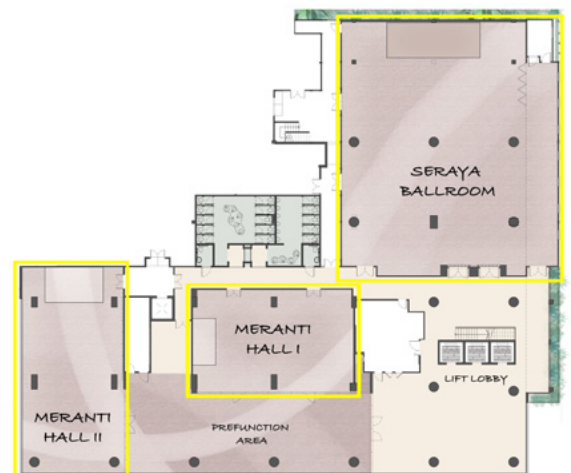

Banqueting & Meeting Facilities

Five different function areas to cater for 35 to 650 guests. From a small meeting room, several medium-sized conference/ banquet rooms, to a grand ballroom, from 1,230 ft² (114 m²) to 7,280 ft² (570 m²).

Area	Capacities				
	Banquet	Theatre	Boardroom	Classroom	U-Shape
Seraya Ballroom	400	650	-	200	-
Dewan Meranti	420	130	-	-	-
Dewan Meranti I	140	130	40	60	40
Dewan Meranti II	160	220	45	70	40
Bilik Orchid	80	120	40	50	35

LEVEL 1

FUNCTION FACILITIES

LEVEL 3

BANQUETING & FUNCTION FACILITIES

	Area		Dimensions	
	ft ²	m ²	ft	m
Seraya Ballroom	6,130	570	85 x 22	25.9 x 22.0
Dewan Meranti	7,280	676	117 x 62	35.8 x 18.9
Dewan Meranti I	1,860	173	54 x 34	16.5 x 10.5
Dewan Meranti II	2,370	220	70 x 34	21.2 x 10.4
Bilik Orchid	1,230	114	45 x 27	13.8 x 8.3

FUNCTIONS ON THE ROOF

At the highest level on the 20th floor.

Sky Forest Bistro

A 4,000 ft² (373 m²) venue to book exclusively for a personal celebration or product launch for 150 guests.

Sky Forest Function Rooms